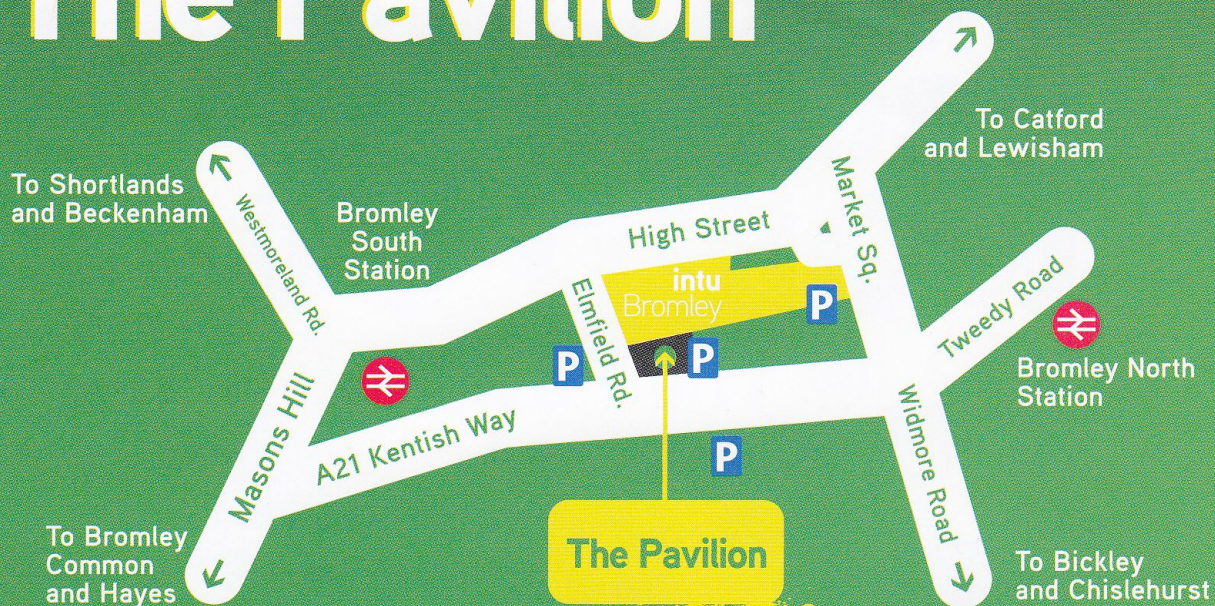

The Pavilion

BURGER & PINT

ONLY £5 with this flyer!*

Your details:

Name:

Email:

Phone:

The Pavilion - Kentish Way, Bromley, Kent, BR1 3EF
e: pavilion@mytimeleisure.co.uk t: 0208 313 9911

mytimeactive
Feel amazing!

* Please fill out details to redeem offer. Starred fields are required.