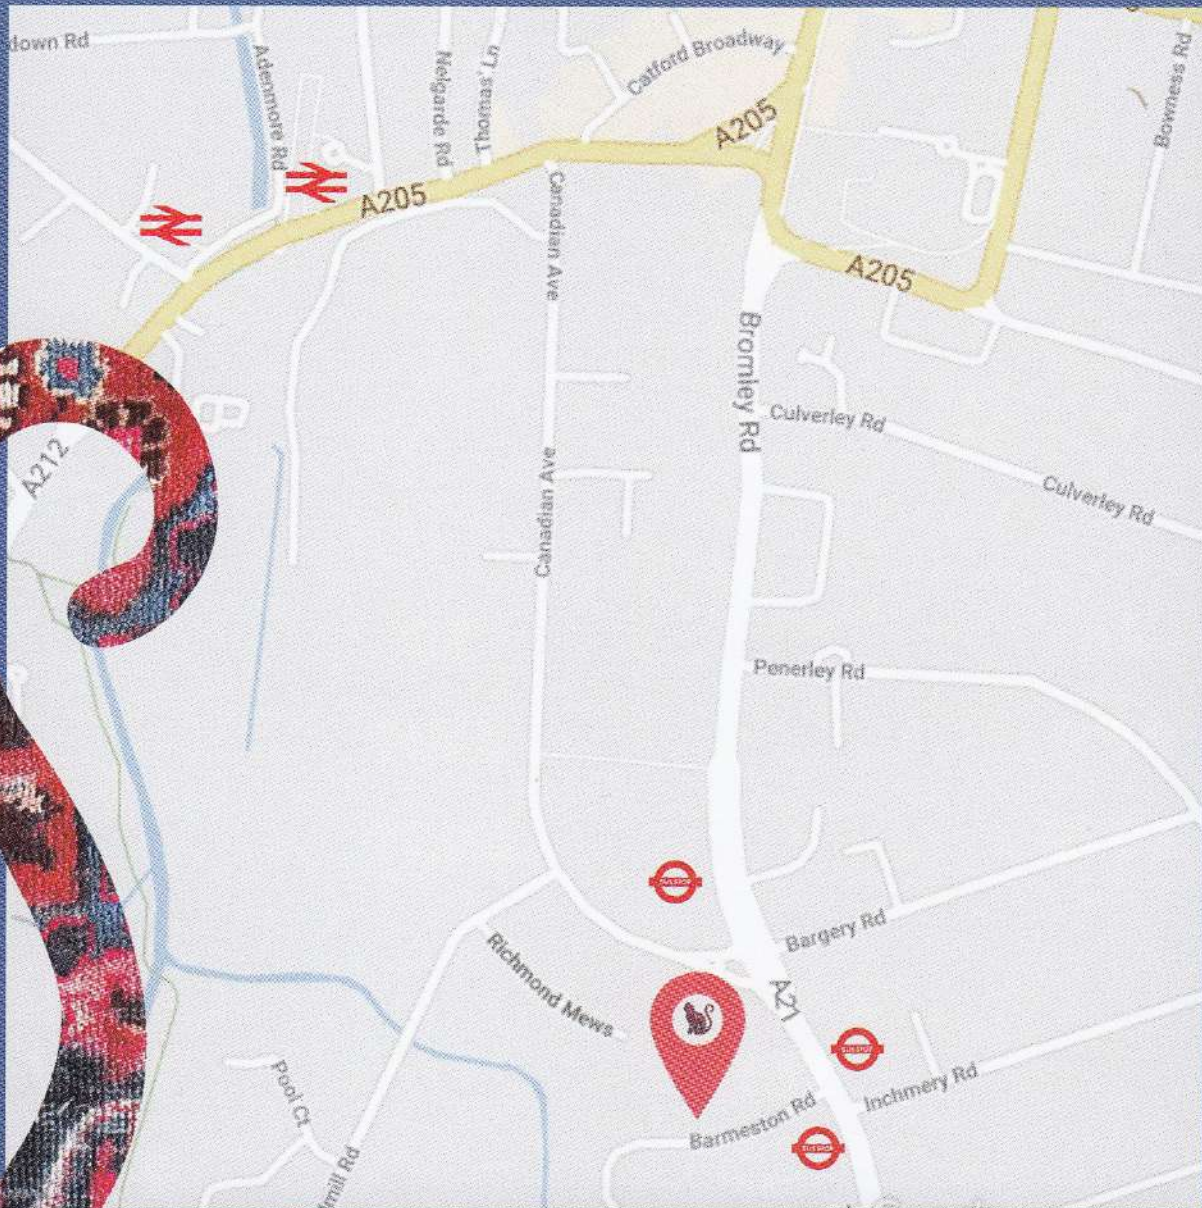

24

NOV

2019

26

JAN

2020

23

FEB

2020

29

MAR

2020

26

APR

2020

@factorypopups

Factory Pop-Ups

@FactoryPopUps

FIND US HERE!

Nearest Stations:
Catford/Catford Bridge
Bellingham

Nearest Bus Stops:
Inchmery Road
Bargery Road
Buses 47, 53, 136, 171, 199, 208, 320, 660

The Talent Factory
4-14 Barmeston Road
Catford, London
SE6 3BH