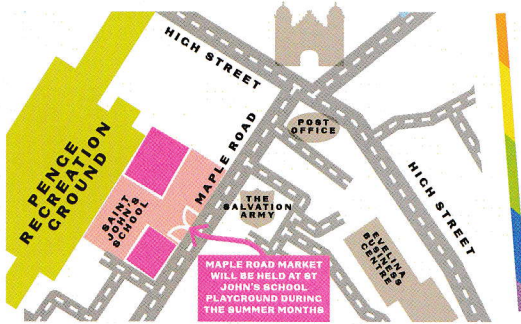

# MAPLE ROAD MARKET

THE LAST SATURDAY OF THE MONTH

NEXT MARKET AT

**ST JOHN'S SCHOOL  
MAPLE ROAD, SE20 8HU**

• 24<sup>TH</sup> JUNE • 11.00 - 16.00 •

**SUMMER SATURDAYS @ ST JOHN'S  
WINTER SATURDAYS @ MELVIN HALL**

• 29<sup>TH</sup> JULY.  
• 26<sup>TH</sup> AUGUST.  
• 30<sup>TH</sup> SEPTEMBER.

**FUTURE SATURDAYS AT MELVIN HALL**

• 28<sup>TH</sup> OCTOBER.  
• 25<sup>TH</sup> NOVEMBER.

FIND US ON  
INSTAGRAM

MAPLE\_ROAD\_MARKET