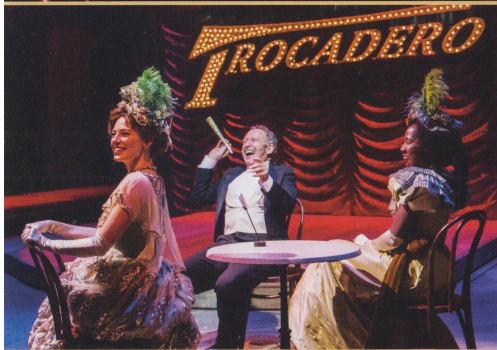

★★★★★
'UNMISSABLE.'
ALL ABOARD FOR
PERFORMANCES
OF EXCEPTIONAL
QUALITY'
THE OBSERVER

★★★★★
'TERRIFIC.'
THIS PRODUCTION
IS SOMETHING
SPECIAL.
THE SINGING
IS EXQUISITE'
THE DAILY TELEGRAPH

★★★★★
'A MUSICAL TREAT FROM BEGINNING TO END'
THE MAIL ON SUNDAY

★★★★★
GUARDIAN

★★★★★
FINANCIAL TIMES

★★★★★
SUNDAY EXPRESS

★★★★★
WHAT'S ON STAGE