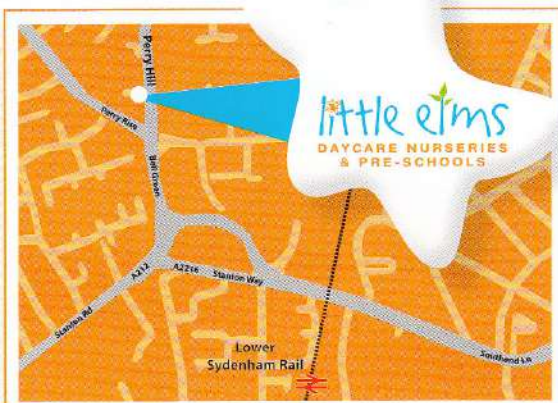

Little Elms Daycare Nursery & Pre-School

246 Perry Hill
Sydenham, London SE6 4HD

t. **020 8699 9481**

e. sydenham@littleelmsdaycare.co.uk

Family-run, loads of fun!

All details correct at time of going to press June 2015