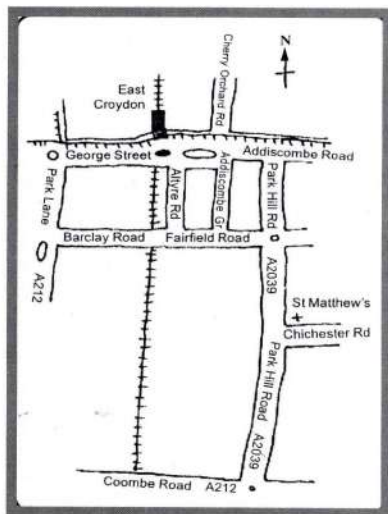

**Rehearsal venue**

St Matthew's Church  
Chichester Road  
South Croydon CR0 5NQ

*Parking available*

*Nearest railway station is East Croydon*

*Nearest tram stop is Lebanon Road*

**Internet shopping**

The next time you purchase anything from **Amazon**, please consider accessing the Amazon website via the Croydon Bach Choir website. Amazon donates 5% of the purchase price to our funds. You will find the link to Amazon on the choir's website: