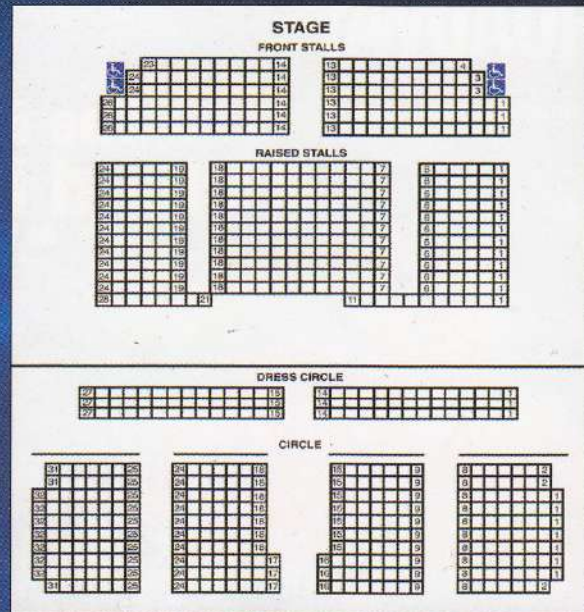

Sleeping Beauty

December 2013	1st Perf	2nd Perf
Friday 13		7pm
Saturday 14	1pm	4.30pm
Sunday 15	1pm	4.30pm
Monday 16	10.30am	1.30pm
Tuesday 17	10.30am	1.30pm
Wednesday 18	10.30am	1.30pm
Thursday 19	10.30am	1.30pm
Friday 20	No performance	
Saturday 21	1pm	4.30pm
Sunday 22	1pm	4.30pm
Monday 23	2pm	7pm
Tuesday 24	1pm	4.30pm
Wednesday 25	No performance	
Thursday 26	No performance	
Friday 27	2pm	7pm
Saturday 28	1pm	4.30pm
Sunday 29	1pm	4.30pm
Monday 30	2pm	7pm
Tuesday 31	2pm	

Blue Performances	Stalls	Circle
Adults	£17.50	£16.50
Concessions	£16.00	£15.00
Groups	£15.00	£13.00
Family	£63.00	£57.00
Green Performances		
All Seats	£14.00	
Children	£13.00	
Schools	£9.00	

Special appearance by Father Christmas at these performances

Booking Information

Opening times: Internet booking is open 24 hours per day, 7 days a week. The Box Office is open Monday to Saturday 10am - 5pm. On performance evenings the Box Office will remain open until 30 mins after the performance has begun. The Box Office will be open 2 hours prior to performances on Sunday.

By internet: It's cheaper to book online! Our internet booking offers a secure service where you can choose your actual seats from our live seat plans.

Go online at www.broadwaytheatre.org.uk.

By telephone: The Box Office on 020 8690 0002.

In person: The Broadway Theatre, Catford Broadway, Catford, London SE6 4RU.

Groups: Groups of 15 or more benefit from great discounts per ticket.

We can help you manage your booking or reservation including extending payment dates and giving you leaflets, posters etc to help with promoting your outing to your group.

Booking Fees: £1 per ticket for all online bookings. £2 per ticket for all telephone booking. No fee for over the counter.

Travel

Train: Catford and Catford Bridge BR Network

South East stations are both 100 metres from the theatre.

Car: The Broadway Theatre is on the corner of Rushey Green and Catford Road on the South Circular. There is a large patrolled car park in Holbeach Road behind the theatre. Evening parking is also available in the car park behind Laurence House, entrance in Canadian Avenue.

Bus: N47, N136, N171, 47, 54, 75, 124, 136, 160, 171, 181, 185, 199, 202, 208, 264 and 336 all stop close to the theatre.

DLR: The Docklands Light Railway now runs to Lewisham; the theatre is a short bus ride away, in Catford.

People with Disabilities

Hearing impairment: There is an induction loop system available in the main auditorium.

Wheelchair users: Our lift gives access to the main theatre. One companion is admitted free of charge. Please inform the box office of requirements at the time of booking.

Guide / Companion dogs are very welcome.

Find us on and follow us on

Book online 24 Hours a Day
www.broadwaytheatre.org.uk
The Broadway Theatre, Catford, SE6 4RU
Box Office: 020 8690 0002